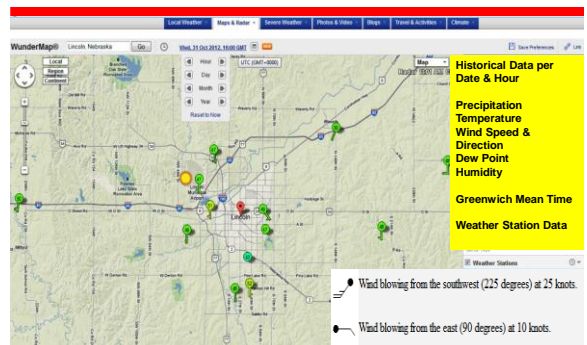

## Photo Tips

Suggest using a tape measure, ruler or yardstick in the background when taking pictures.

Note date and time of each photo.

IOWA STATE UNIVERSITY  
Extension and Outreach

5